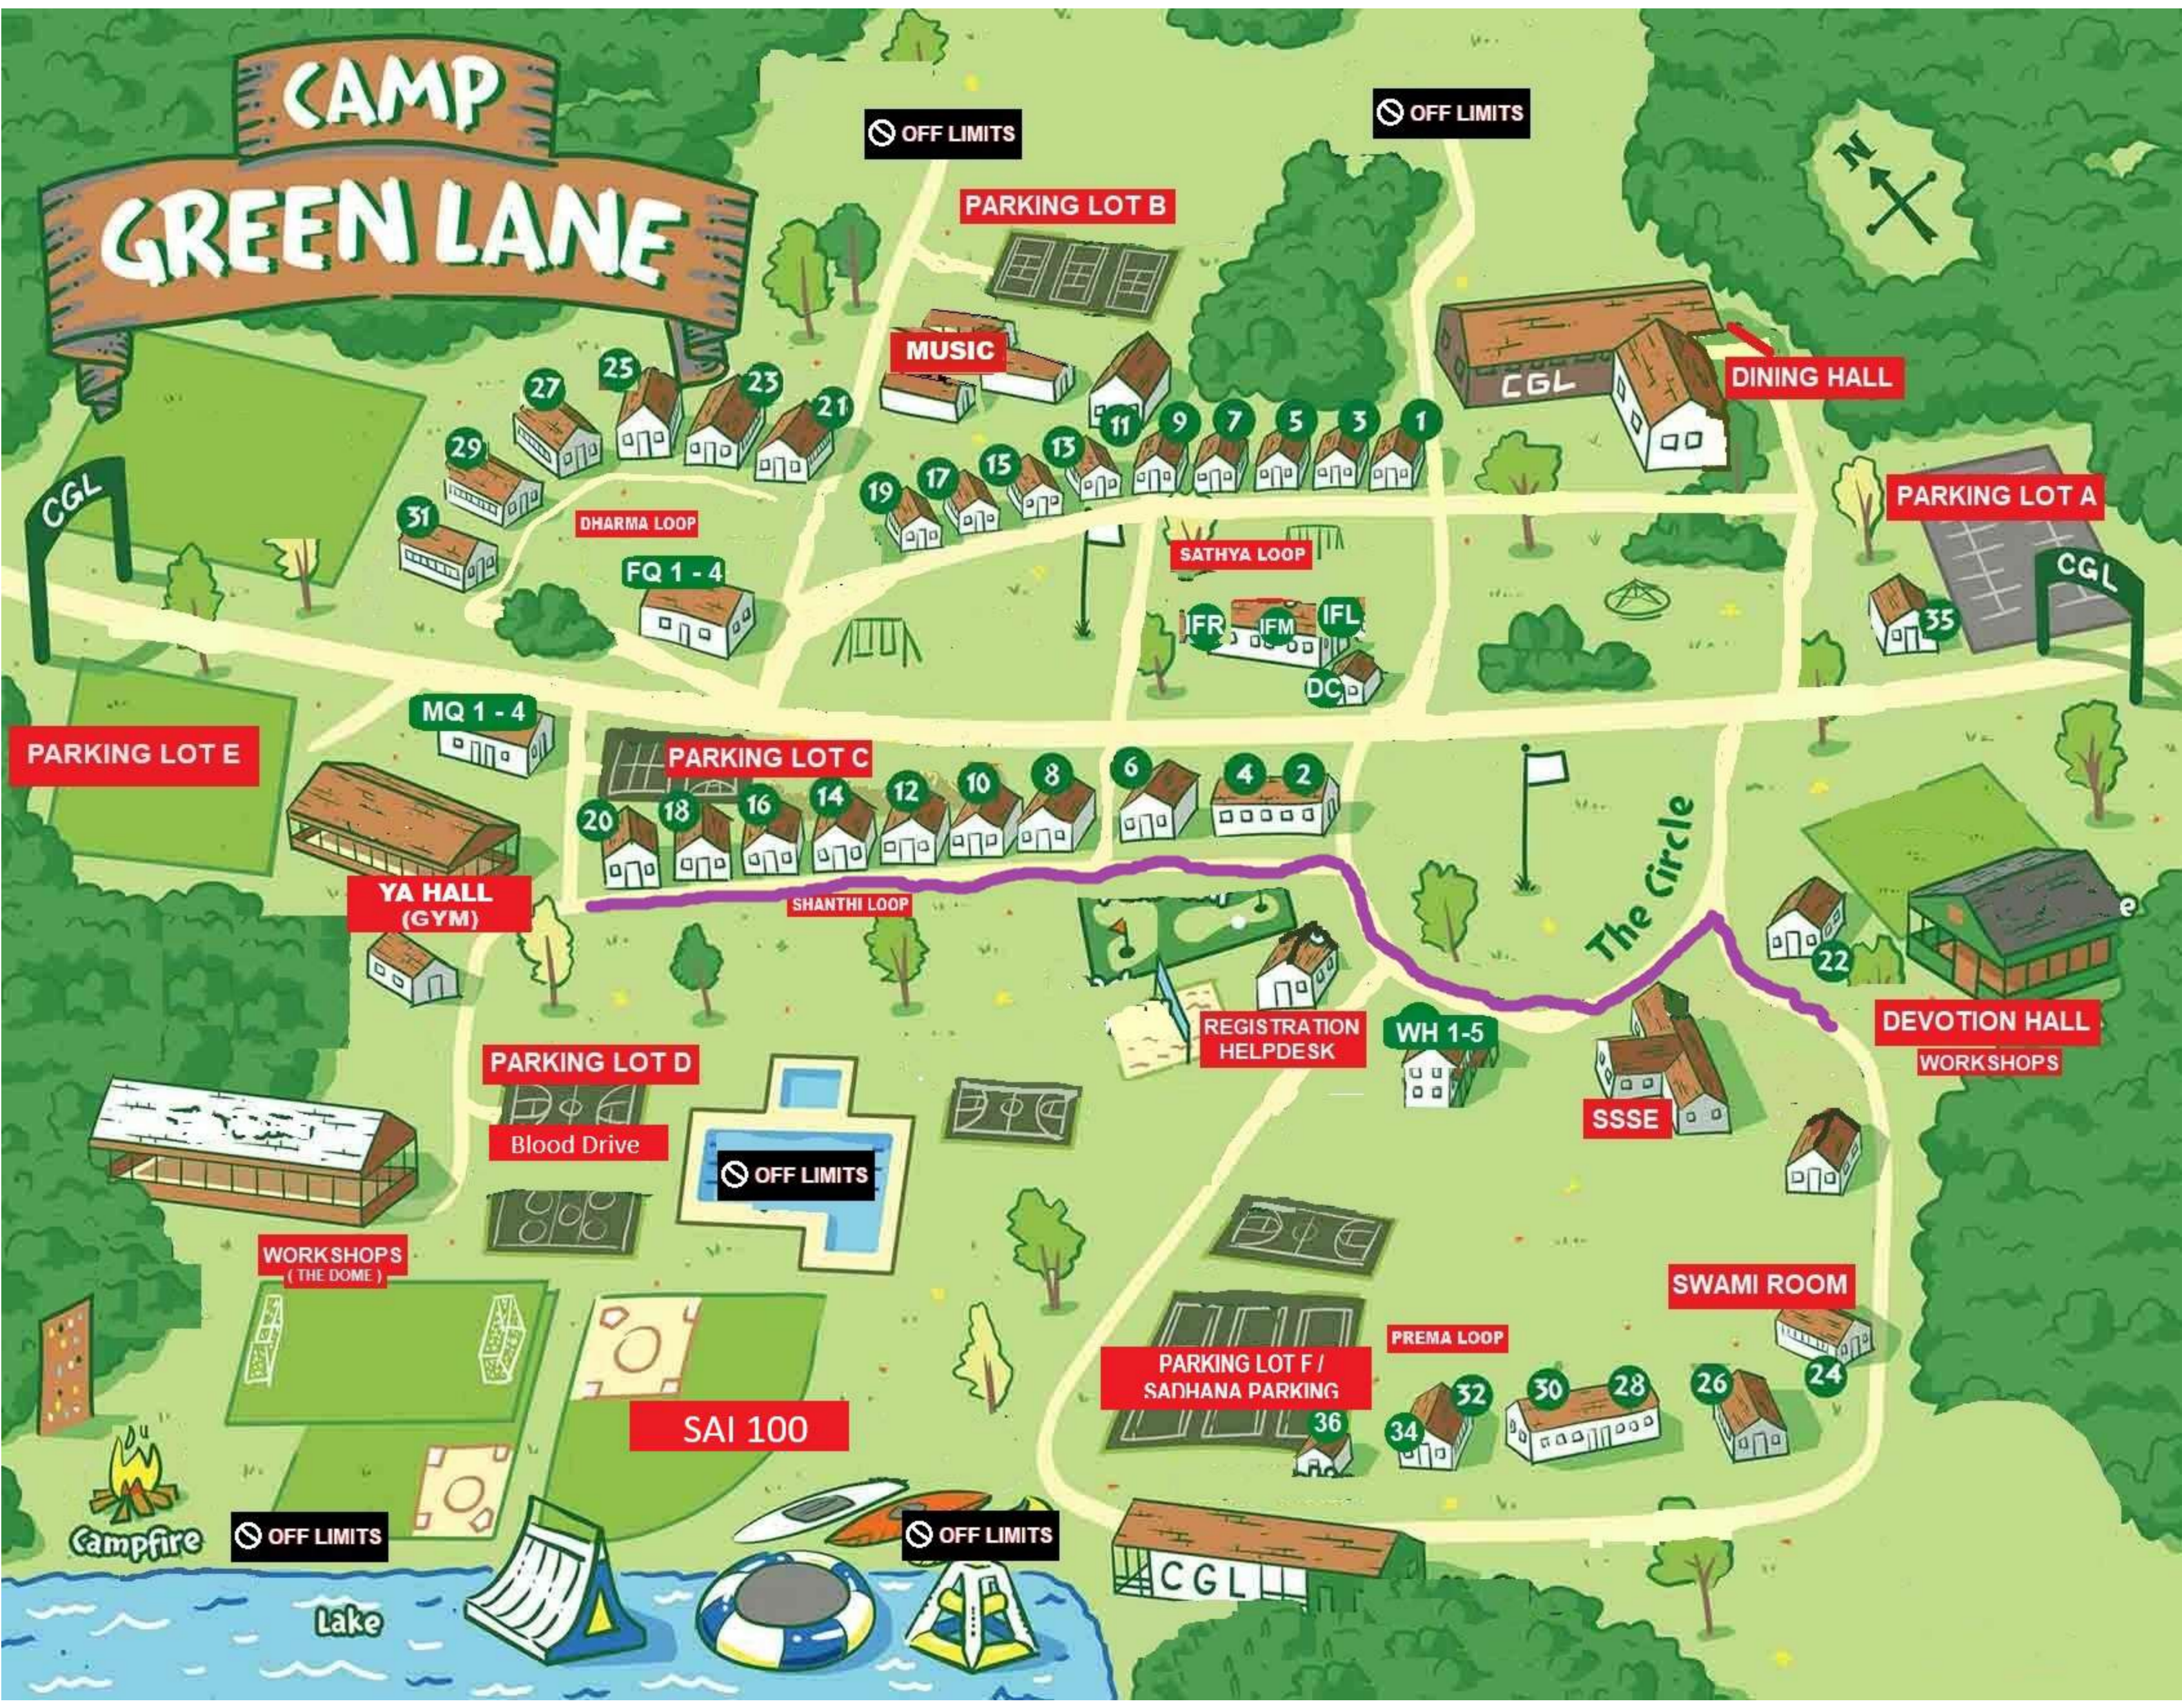

CAMP GREEN LANE

OFF LIMITS

OFF LIMITS

PARKING LOT B

MUSIC

DINING HALL

PARKING LOT A

DHARMA LOOP

SATHYA LOOP

PARKING LOT E

MQ 1 - 4

PARKING LOT C

YA HALL (GYM)

SHANTHI LOOP

The Circle

REGISTRATION HELPDESK

WH 1-5

DEVOTION HALL WORKSHOPS

PARKING LOT D

Blood Drive

OFF LIMITS

SSSE

WORKSHOPS (THE DOME)

SWAMI ROOM

SAI 100

PARKING LOT F / SADHANA PARKING

PREMA LOOP

Campfire

OFF LIMITS

OFF LIMITS

Lake

CGL